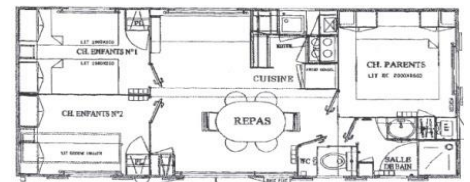

Booking Required
July / August 5 days minimum

50 % deposit when booking (Not refundable if the cancellation occurs less than 30 days before the stay) and the remaining balance + deposit at your arrival. The reservation starts at the deposit reception, any reservation without payment will be cancelled after 5 days.

The accommodations are : sanitary equipped, kitchen equipped (Refrigerator, stove, dishes & utensils...) pillows, blankets (Bring your own sheets) heating, table and chairs inside & outside, barbecue, parasol, clothes horse.
Sheets can be rented for 10€ per bed, Baby Bed for 3€ per day.
Electricity, water and gas are included in the price.

The rental day is counted from 16h to 11h. Thanks to kindly leave the rentals by 11h at the latest