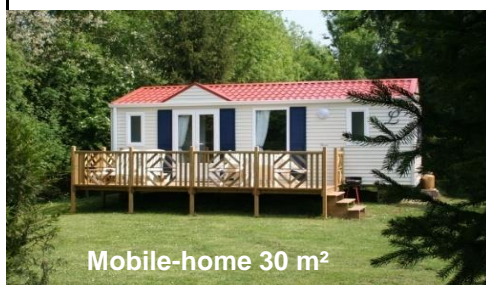

Booking Required
July / August 5 days minimum

50 % deposit when booking (Not refundable if the cancellation occurs less than 30 days before the stay) and the remaining balance + deposit at your arrival. The reservation starts at the deposit reception, any reservation without payment will be cancelled after 5 days.

The accommodations are : sanitary equipped, kitchen equipped (Refrigerator, stove, dishes & utensils...) pillows, blankets (Bring your own sheets) heating, table and chairs inside & outside, barbecue, parasol, clothes horse.
Sheets can be rented for 10€ per bed, Baby Bed for 3€ per day.
Electricity, water and gas are included in the price.

The rental day is counted from 16h to 11h. Thanks to kindly leave the rentals by 11h at the latest