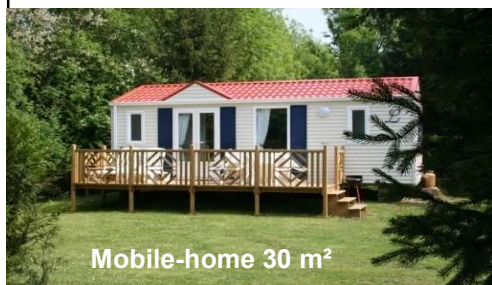

Mobile-home 30 m²